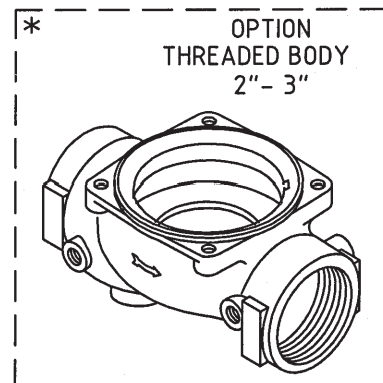

Basic Control Valves for Waterworks (WW)

Sizes: 2"-10"

BERMAD IR Spare Parts

400 Series

Basic Control Valves For Gardening (LS)

Sizes: 3/4-2"; DN20-50

PC-30-AM Metal - 2-way Pressure Sustaining Mini Pilot Valve
PC-30Q-AM Metal - 2-way Quick Relief Mini Pilot Valve

* - DIFFERENT SPRING
 * - FOR SUSTAINING PILOT ONLY

#3 2-way Pressure Sustaining Pilot Valve

** - DIFFERENT SPRINGS