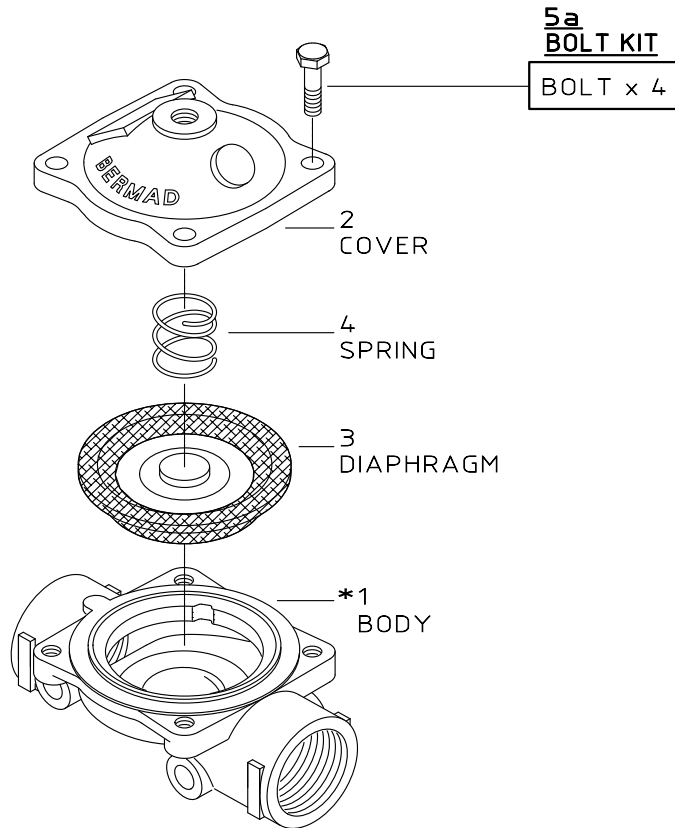

Basic Control Valves for Waterworks (WW)

Sizes: 2"-10"

BERMAD IR Spare Parts

400 Series

Basic Control Valves For Gardening (LS)

Sizes: 3/4-2"; DN20-50

PC-30-AM Metal - 2-way Pressure Sustaining Mini Pilot Valve
PC-30Q-AM Metal - 2-way Quick Relief Mini Pilot Valve

* - DIFFERENT SPRING
 * - FOR SUSTAINING PILOT ONLY

#3 2-way Pressure Sustaining Pilot Valve

** - DIFFERENT SPRINGS