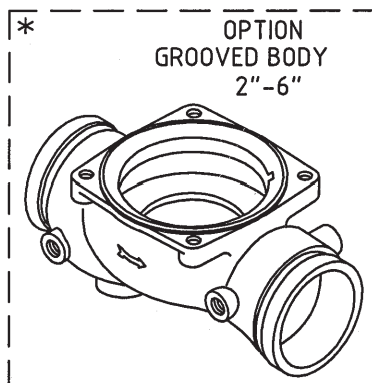

Basic Control Valves for Waterworks (WW)

Sizes: 2"-10"

BERMAD IR Spare Parts

400 Series

Basic Control Valves For Gardening (LS)

Sizes: 3/4-2"; DN20-50

PC-30-AM Metal - 2-way Pressure Sustaining Mini Pilot Valve
PC-30Q-AM Metal - 2-way Quick Relief Mini Pilot Valve

* - DIFFERENT SPRING
 * - FOR SUSTAINING PILOT ONLY

#3 2-way Pressure Sustaining Pilot Valve

** - DIFFERENT SPRINGS