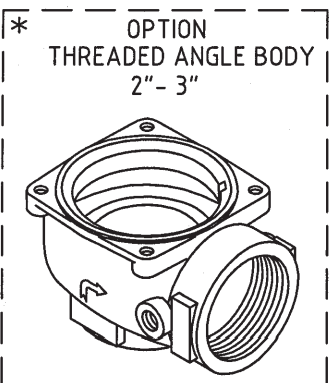

Basic Control Valves for Waterworks (WW)

Sizes: 2"-10"

BERMAD IR Spare Parts

400 Series

Basic Control Valves For Gardening (LS)

Sizes: 3/4-2"; DN20-50

PC-30-AM Metal - 2-way Pressure Sustaining Mini Pilot Valve
PC-30Q-AM Metal - 2-way Quick Relief Mini Pilot Valve

* - DIFFERENT SPRING
 * - FOR SUSTAINING PILOT ONLY

#3 2-way Pressure Sustaining Pilot Valve

** - DIFFERENT SPRINGS