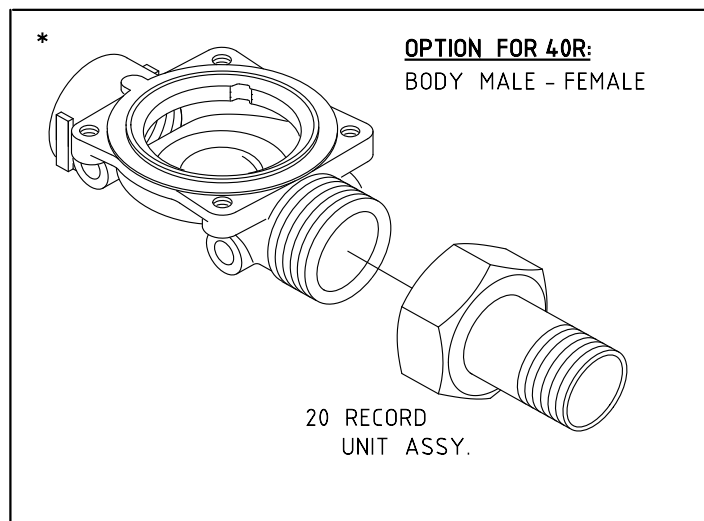

Basic Control Valves for Waterworks (WW)

Sizes: 2"-10"

BERMAD IR Spare Parts

400 Series

Basic Control Valves For Gardening (LS)

Sizes: 3/4-2"; DN20-50

PC-30-AM Metal - 2-way Pressure Sustaining Mini Pilot Valve
PC-30Q-AM Metal - 2-way Quick Relief Mini Pilot Valve

* - DIFFERENT SPRING
 * - FOR SUSTAINING PILOT ONLY

#3 2-way Pressure Sustaining Pilot Valve

** - DIFFERENT SPRINGS