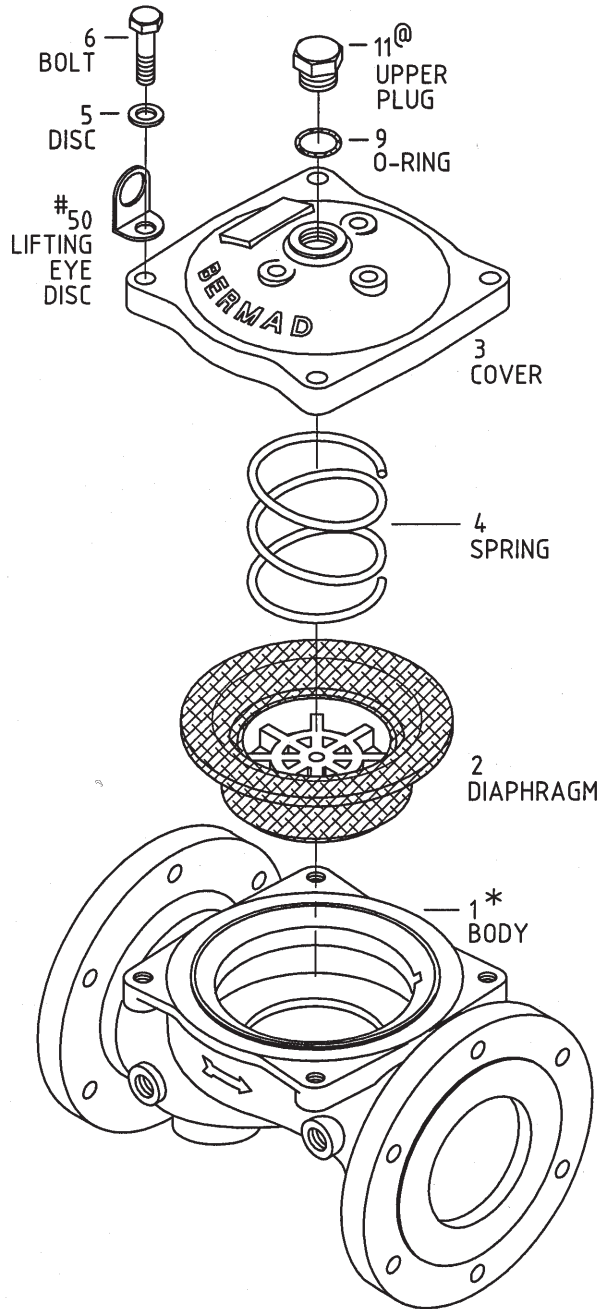

Basic Control Valves for Waterworks (WW)

Sizes: 2"-10"

BERMAD IR Spare Parts

400 Series

Basic Control Valves For Gardening (LS)

Sizes: 3/4-2"; DN20-50

PC-30-AM Metal - 2-way Pressure Sustaining Mini Pilot Valve
PC-30Q-AM Metal - 2-way Quick Relief Mini Pilot Valve

* - DIFFERENT SPRING
 * - FOR SUSTAINING PILOT ONLY

#3 2-way Pressure Sustaining Pilot Valve

** - DIFFERENT SPRINGS