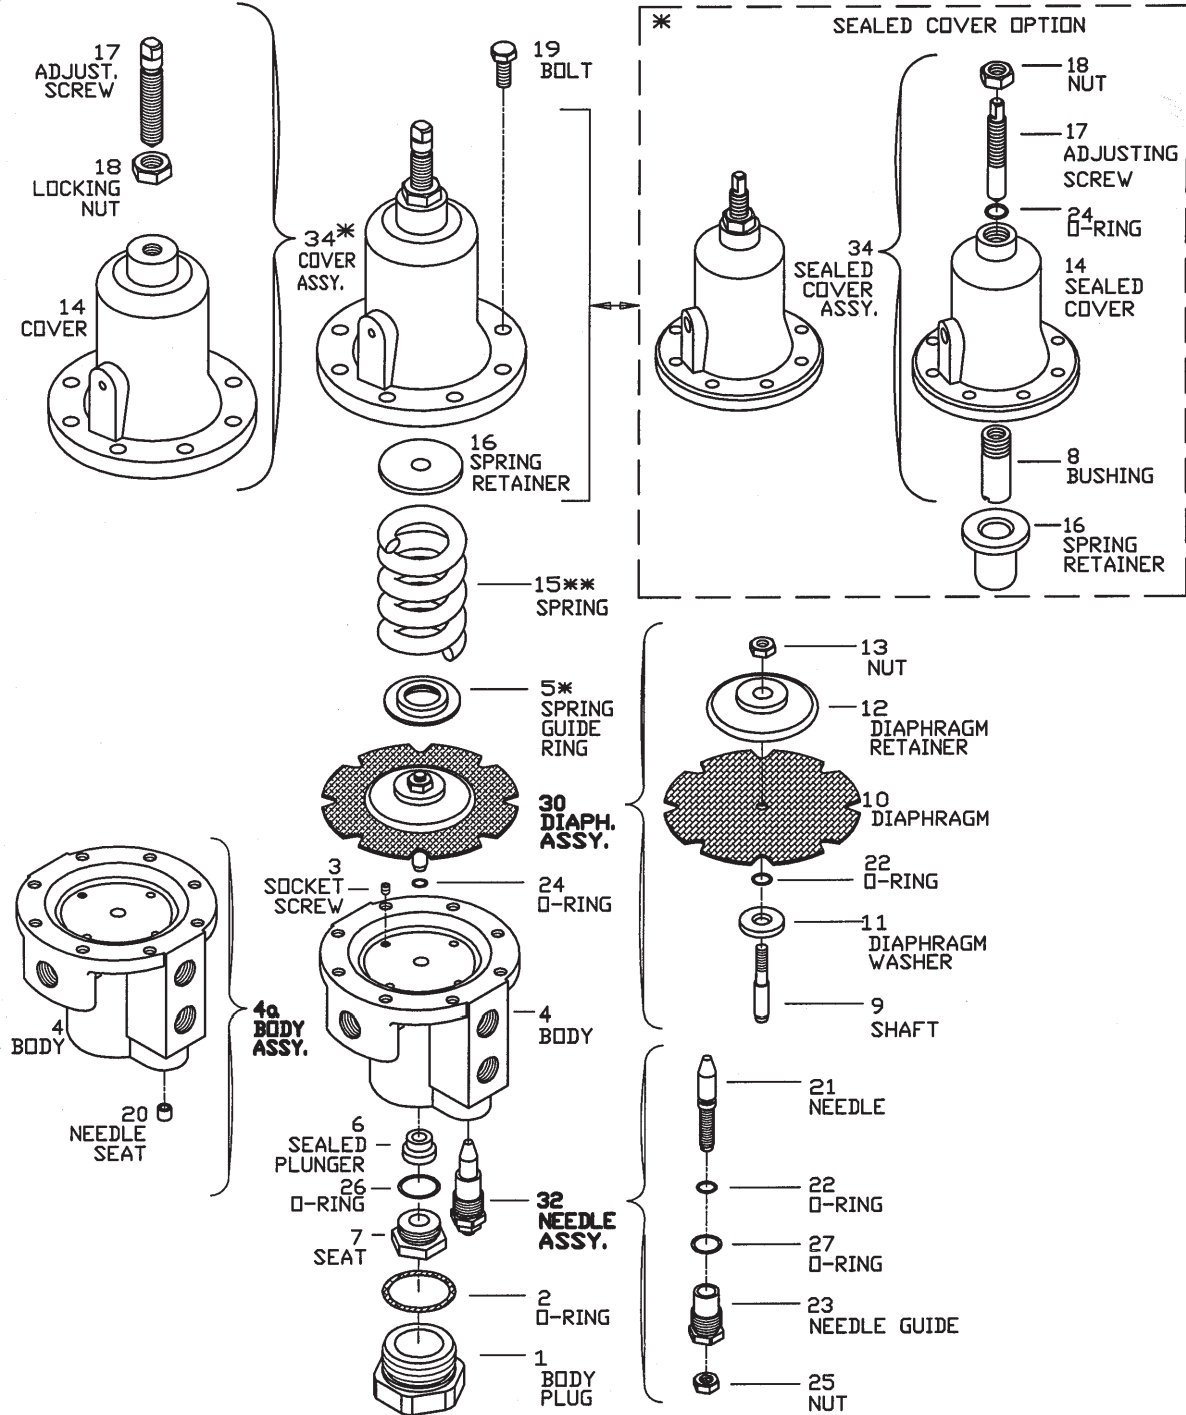

Basic Control Valves for Waterworks (WW)

Sizes: 2"-10"

BERMAD IR Spare Parts

400 Series

Basic Control Valves For Gardening (LS)

Sizes: 3/4-2"; DN20-50

PC-30-AM Metal - 2-way Pressure Sustaining Mini Pilot Valve
PC-30Q-AM Metal - 2-way Quick Relief Mini Pilot Valve

* - DIFFERENT SPRING
 * - FOR SUSTAINING PILOT ONLY

#3 2-way Pressure Sustaining Pilot Valve

** - DIFFERENT SPRINGS