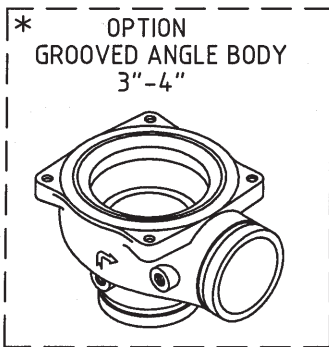

Basic Control Valves for Waterworks (WW)

Sizes: 2"-10"

BERMAD IR Spare Parts

400 Series

Basic Control Valves For Gardening (LS)

Sizes: 3/4-2"; DN20-50

PC-30-AM Metal - 2-way Pressure Sustaining Mini Pilot Valve
PC-30Q-AM Metal - 2-way Quick Relief Mini Pilot Valve

* - DIFFERENT SPRING
 * - FOR SUSTAINING PILOT ONLY

#3 2-way Pressure Sustaining Pilot Valve

** - DIFFERENT SPRINGS