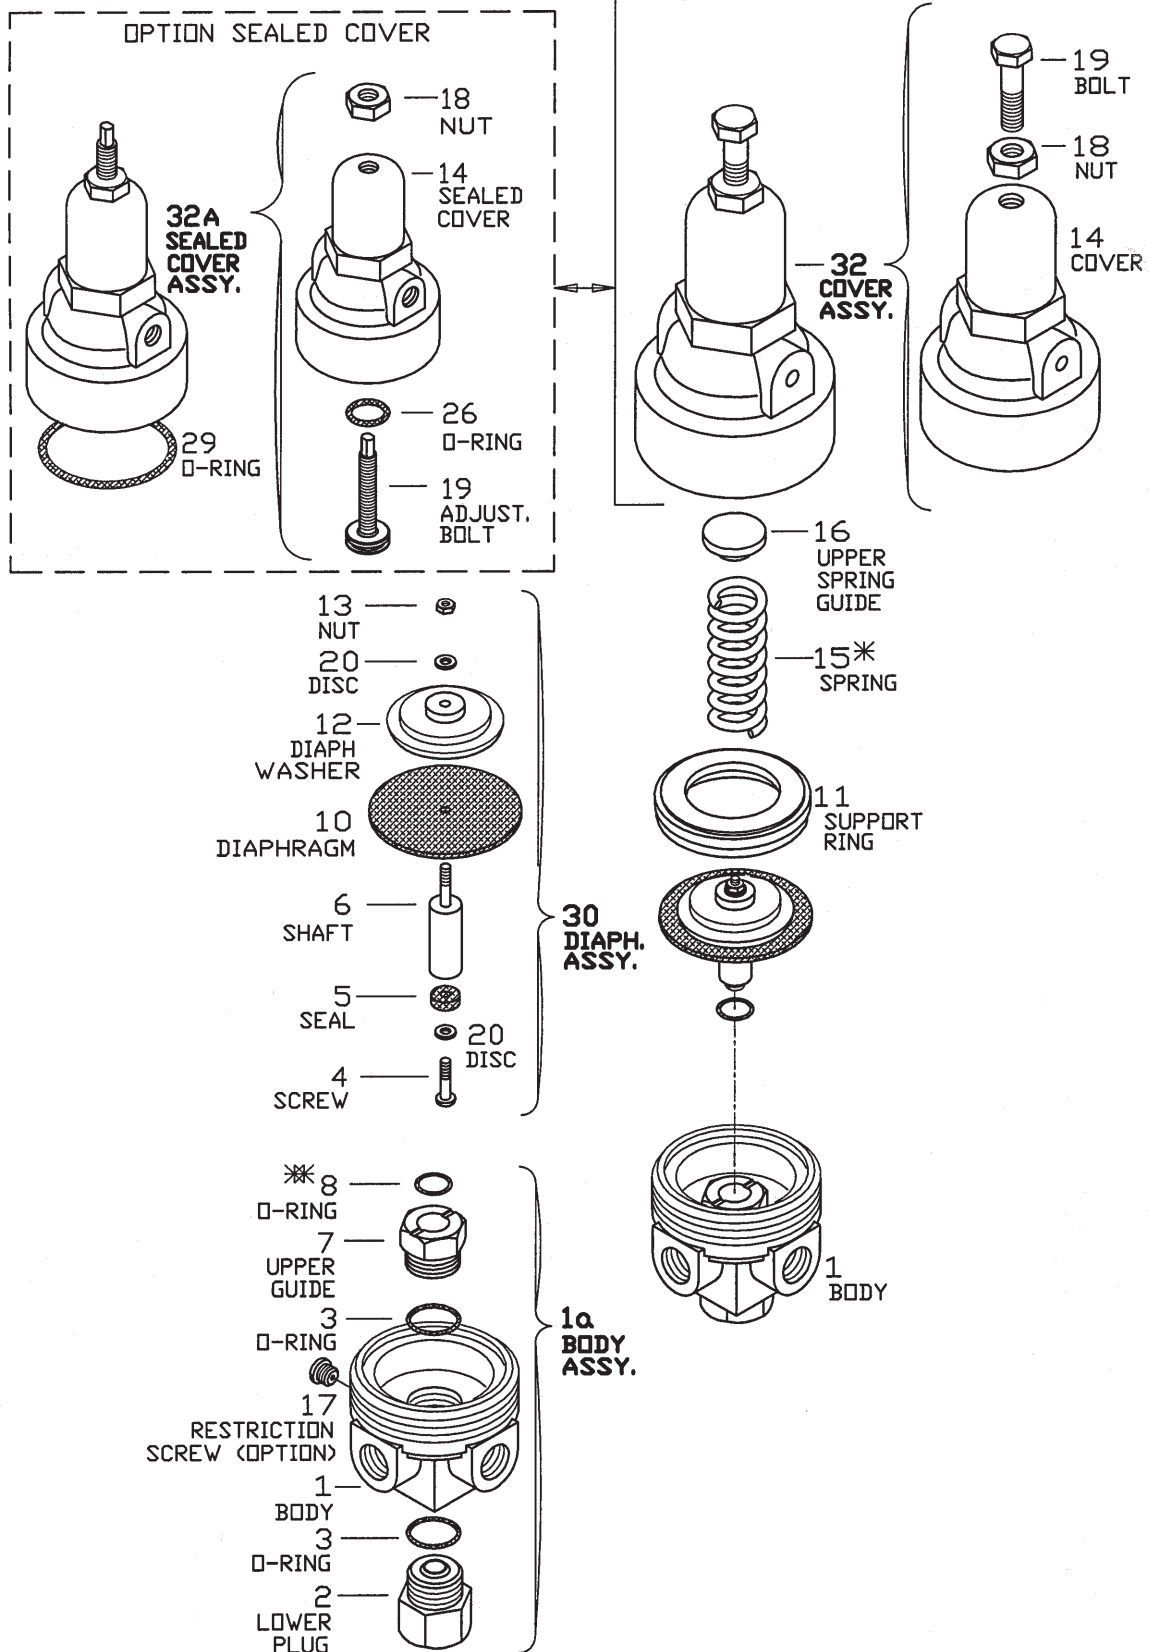

Basic Control Valves for Waterworks (WW)

Sizes: 2"-10"

BERMAD IR Spare Parts

400 Series

Basic Control Valves For Gardening (LS)

Sizes: 3/4-2"; DN20-50

PC-30-AM Metal - 2-way Pressure Sustaining Mini Pilot Valve
PC-30Q-AM Metal - 2-way Quick Relief Mini Pilot Valve

* - DIFFERENT SPRING
 * - FOR SUSTAINING PILOT ONLY

#3 2-way Pressure Sustaining Pilot Valve

** - DIFFERENT SPRINGS