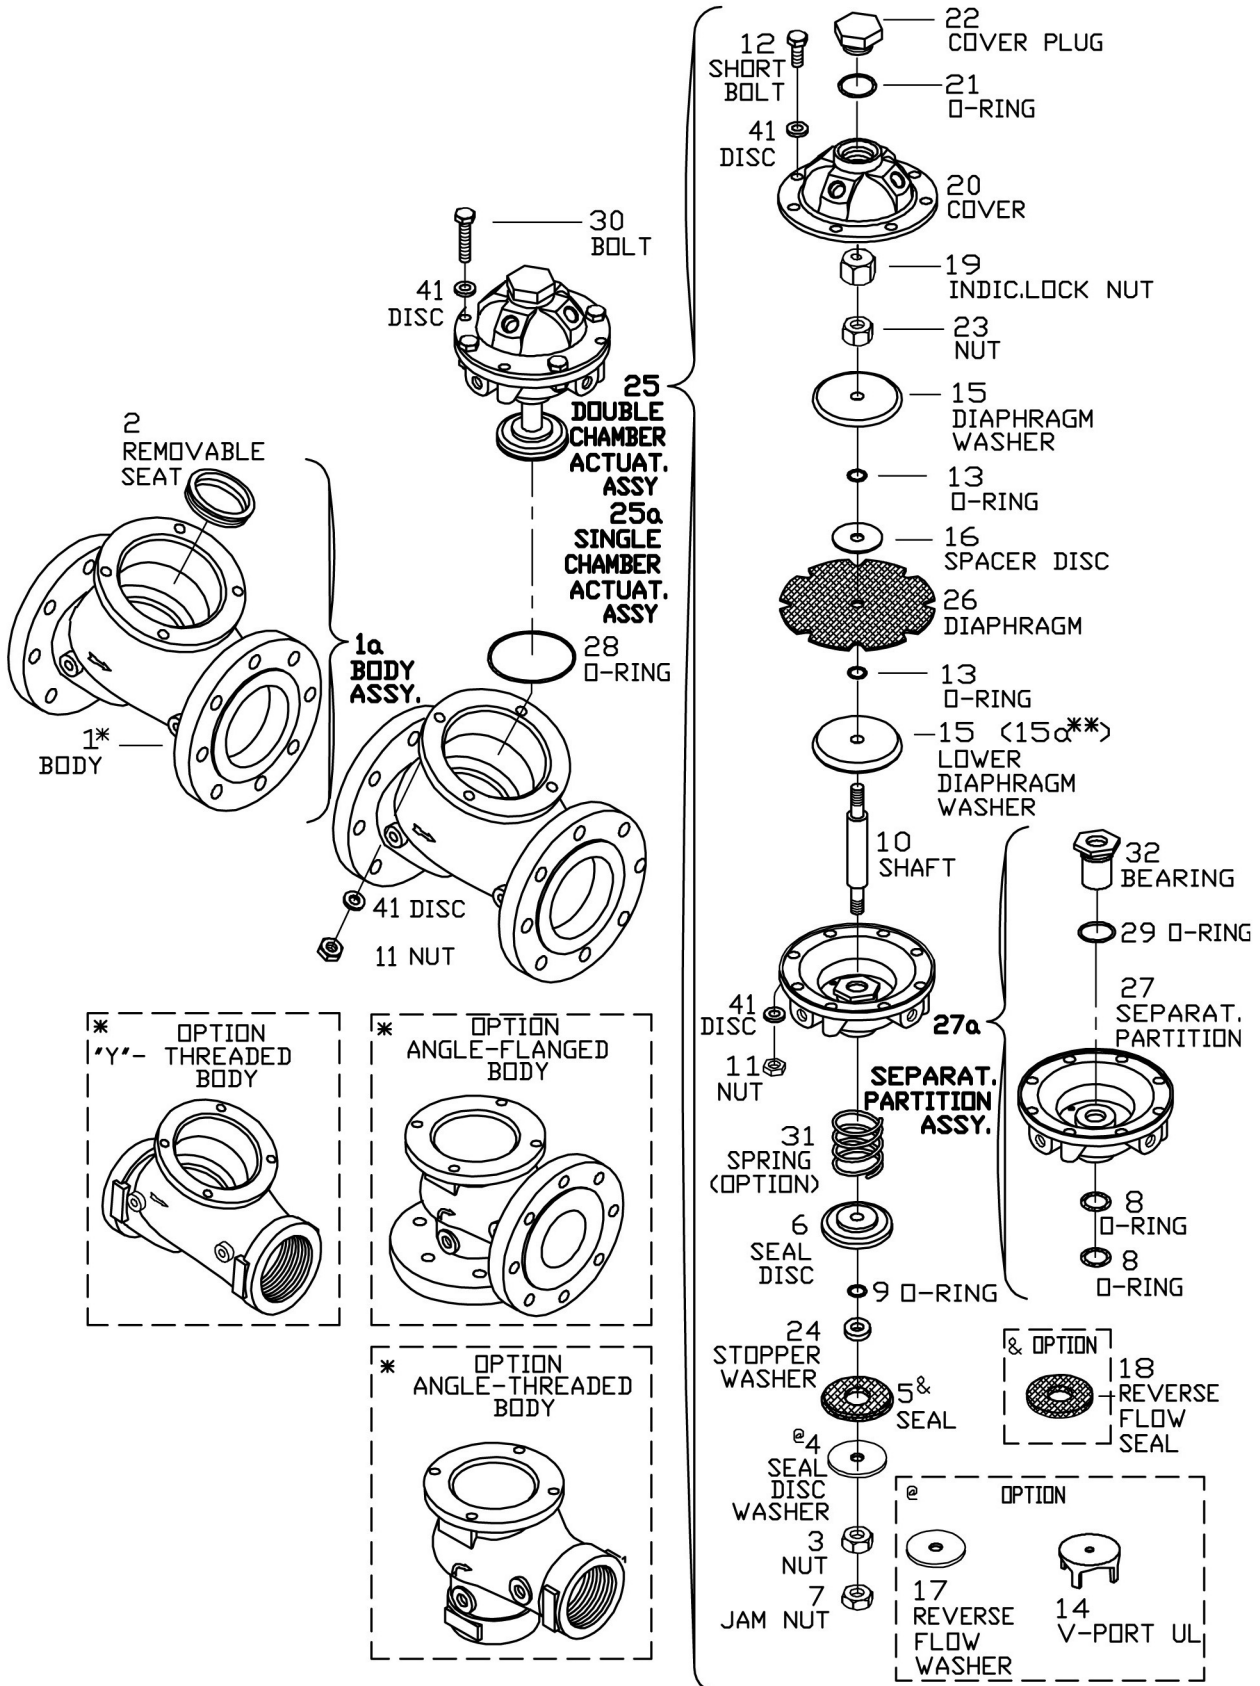

Diaphragm Actuated Basic Control Valves

Sizes: 4"-20"

⊕ - FOR 16"- 20" ONLY
 ⊕⊕ - FOR 4"- 14" ONLY
 & - FOR HIGH PRESSURE ONLY

Diaphragm Actuated Basic Control Valves

Size: 3" (80mm)

& - OPTION FOR HIGH PRESSURE TYPE

* - PART NO. 5 ASSEMBLED WITH PART NO. 40

Diaphragm Actuated Basic Control Valves

Sizes: 1/2", 2", 2 1/2" & 3"R

** - FOR HIGH PRESSURE ONLY

PC-30-AM Metal - 2-way Pressure Sustaining Mini Pilot Valve
PC-30Q-AM Metal - 2-way Quick Relief Mini Pilot Valve

* - DIFFERENT SPRING
 * - FOR SUSTAINING PILOT ONLY

#3 2-way Pressure Sustaining Pilot Valve

** - DIFFERENT SPRINGS