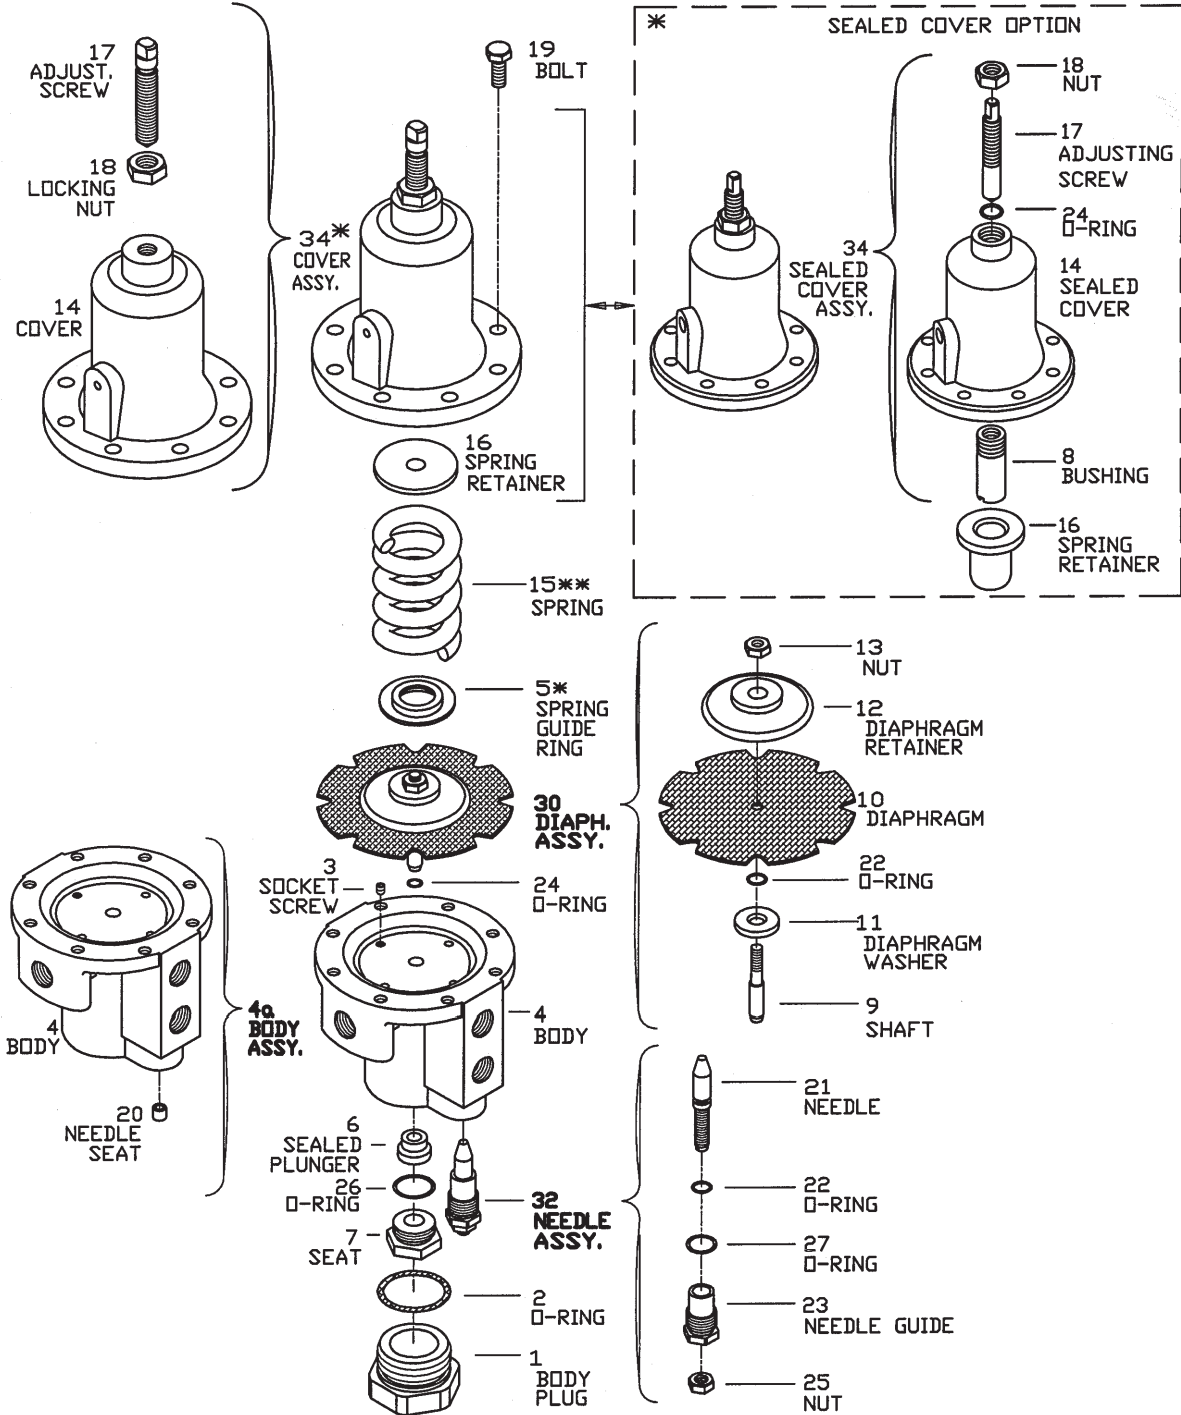

Diaphragm Actuated Basic Control Valves

Sizes: 4"-20"

⊕ - FOR 16"- 20" ONLY
 ⊕⊕ - FOR 4"- 14" ONLY
 & - FOR HIGH PRESSURE ONLY

Diaphragm Actuated Basic Control Valves

Size: 3" (80mm)

& - OPTION FOR HIGH PRESSURE TYPE

* - PART NO. 5 ASSEMBLED WITH PART NO. 40

Diaphragm Actuated Basic Control Valves

Sizes: 1/2", 2", 2 1/2" & 3"R

** - FOR HIGH PRESSURE ONLY

PC-30-AM Metal - 2-way Pressure Sustaining Mini Pilot Valve
PC-30Q-AM Metal - 2-way Quick Relief Mini Pilot Valve

* - DIFFERENT SPRING
 * - FOR SUSTAINING PILOT ONLY

#3 2-way Pressure Sustaining Pilot Valve

** - DIFFERENT SPRINGS