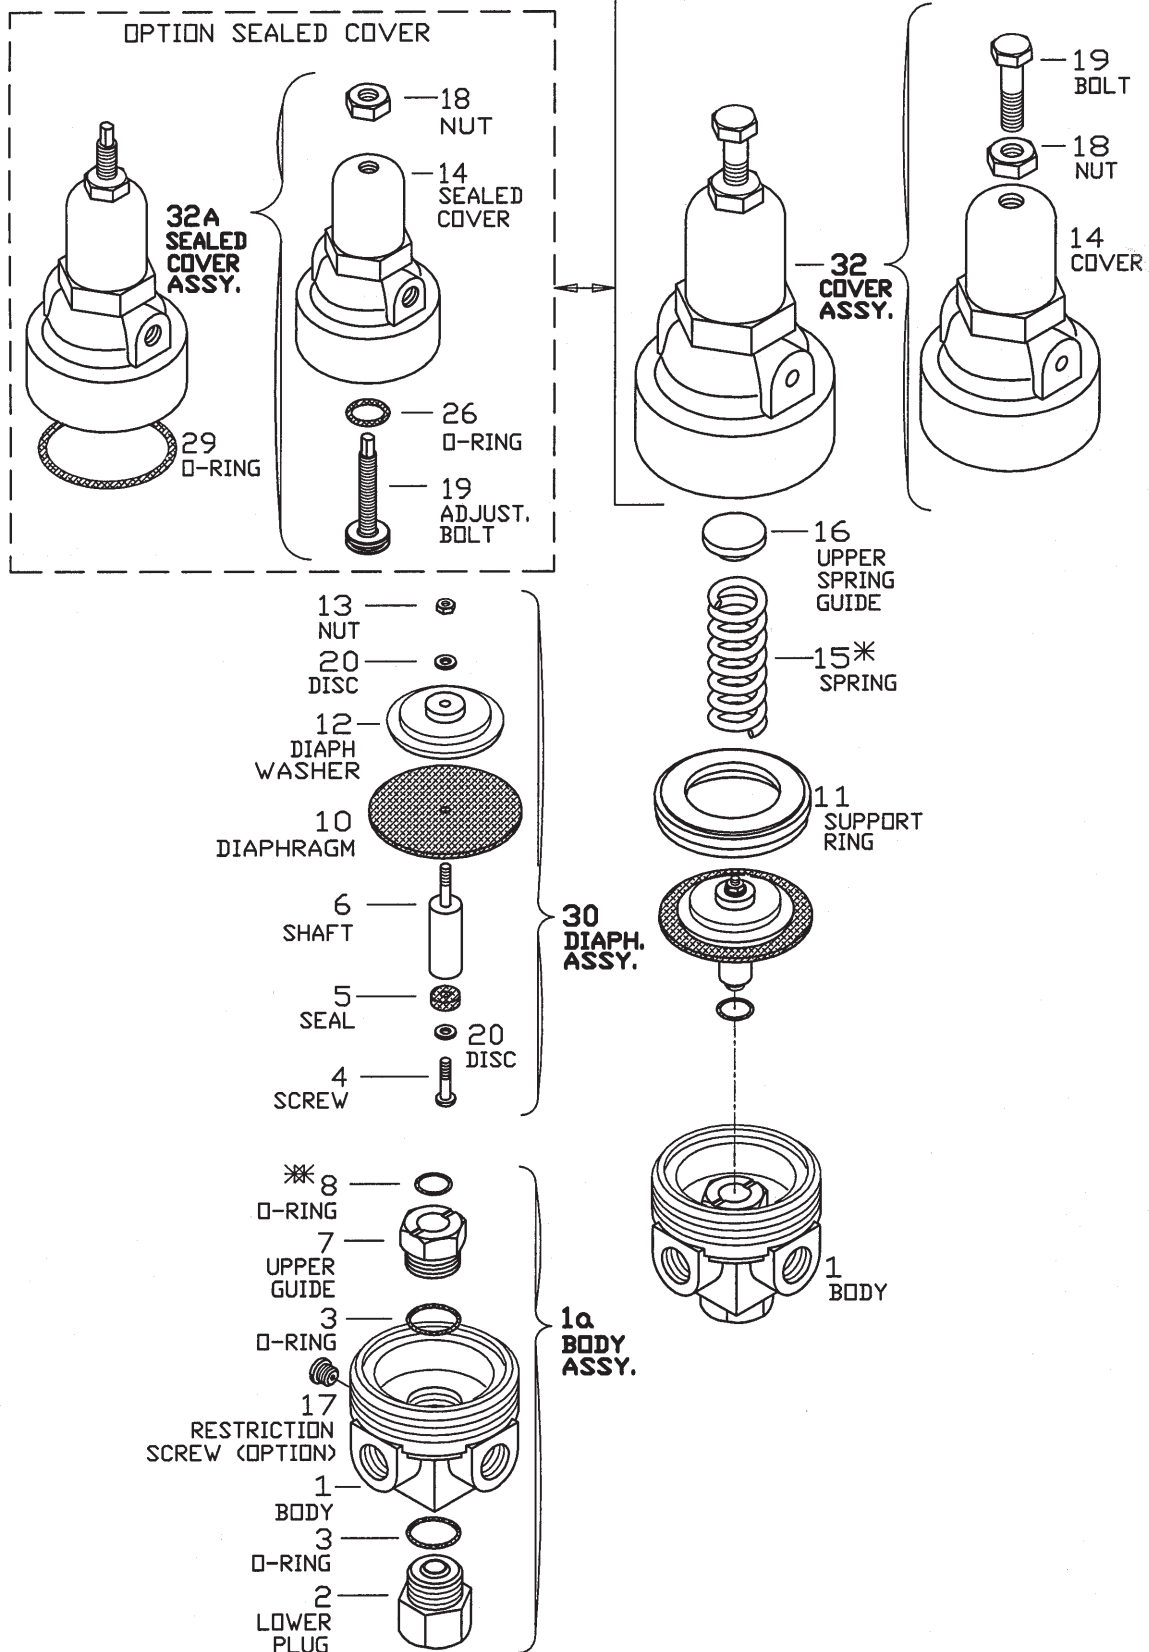

Diaphragm Actuated Basic Control Valves

Sizes: 4"-20"

⊕ - FOR 16"- 20" ONLY
 ⊕⊕ - FOR 4"- 14" ONLY
 & - FOR HIGH PRESSURE ONLY

Diaphragm Actuated Basic Control Valves

Size: 3" (80mm)

& - OPTION FOR HIGH PRESSURE TYPE

* - PART NO. 5 ASSEMBLED WITH PART NO. 40

Diaphragm Actuated Basic Control Valves

Sizes: 1/2", 2", 2 1/2" & 3"R

** - FOR HIGH PRESSURE ONLY

PC-30-AM Metal - 2-way Pressure Sustaining Mini Pilot Valve
PC-30Q-AM Metal - 2-way Quick Relief Mini Pilot Valve

* - DIFFERENT SPRING
 * - FOR SUSTAINING PILOT ONLY

#3 2-way Pressure Sustaining Pilot Valve

** - DIFFERENT SPRINGS