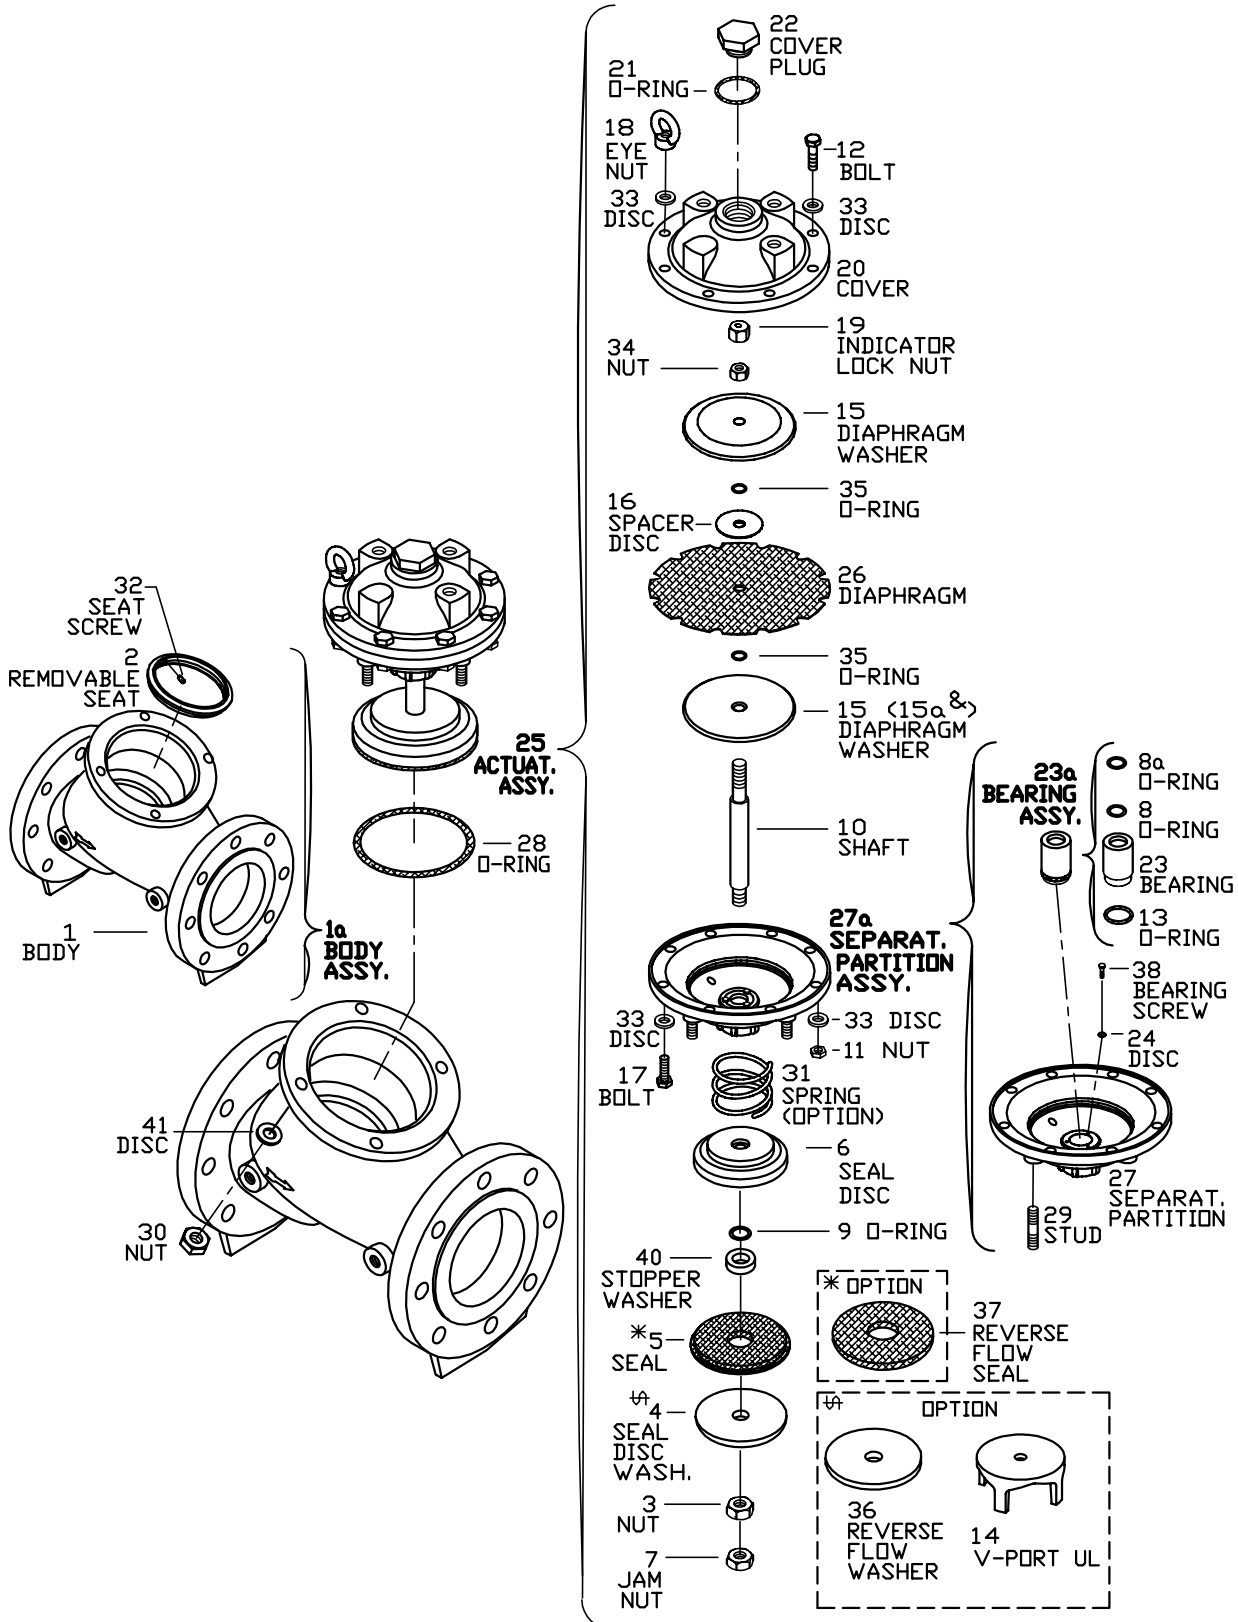

Diaphragm Actuated Basic Control Valves

Sizes: 4"-20"

⊕ - FOR 16"- 20" ONLY
 ⊕⊕ - FOR 4"- 14" ONLY
 & - FOR HIGH PRESSURE ONLY

Diaphragm Actuated Basic Control Valves

Size: 3" (80mm)

& - OPTION FOR HIGH PRESSURE TYPE

* - PART NO. 5 ASSEMBLED WITH PART NO. 40

Diaphragm Actuated Basic Control Valves

Sizes: 1/2", 2", 2 1/2" & 3"R

** - FOR HIGH PRESSURE ONLY

PC-30-AM Metal - 2-way Pressure Sustaining Mini Pilot Valve
PC-30Q-AM Metal - 2-way Quick Relief Mini Pilot Valve

* - DIFFERENT SPRING
 * - FOR SUSTAINING PILOT ONLY

#3 2-way Pressure Sustaining Pilot Valve

** - DIFFERENT SPRINGS