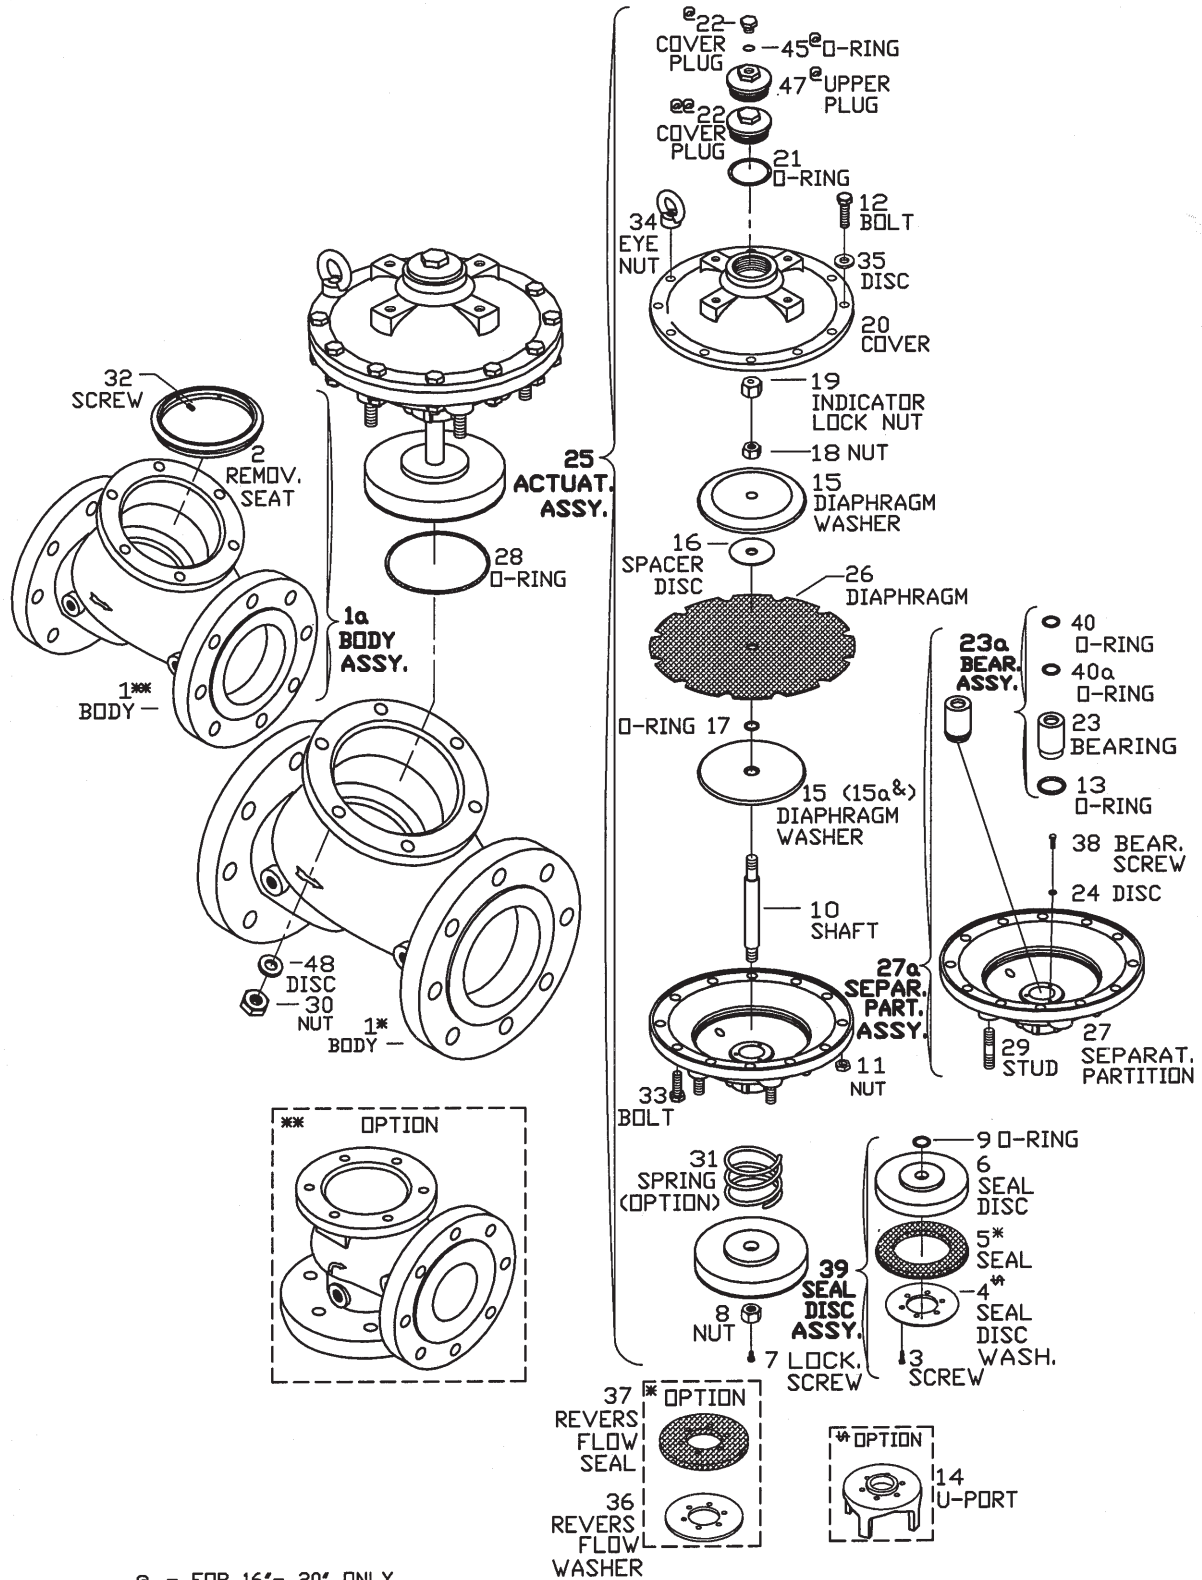

Diaphragm Actuated Basic Control Valves

Sizes: 4"-20"

⊕ - FOR 16"- 20" ONLY
 ⊕⊕ - FOR 4"- 14" ONLY
 & - FOR HIGH PRESSURE ONLY

Diaphragm Actuated Basic Control Valves

Size: 3" (80mm)

& - OPTION FOR HIGH PRESSURE TYPE

* - PART NO. 5 ASSEMBLED WITH PART NO. 40

Diaphragm Actuated Basic Control Valves

Sizes: 1/2", 2", 2 1/2" & 3"R

** - FOR HIGH PRESSURE ONLY

PC-30-AM Metal - 2-way Pressure Sustaining Mini Pilot Valve
PC-30Q-AM Metal - 2-way Quick Relief Mini Pilot Valve

* - DIFFERENT SPRING
 * - FOR SUSTAINING PILOT ONLY

#3 2-way Pressure Sustaining Pilot Valve

** - DIFFERENT SPRINGS