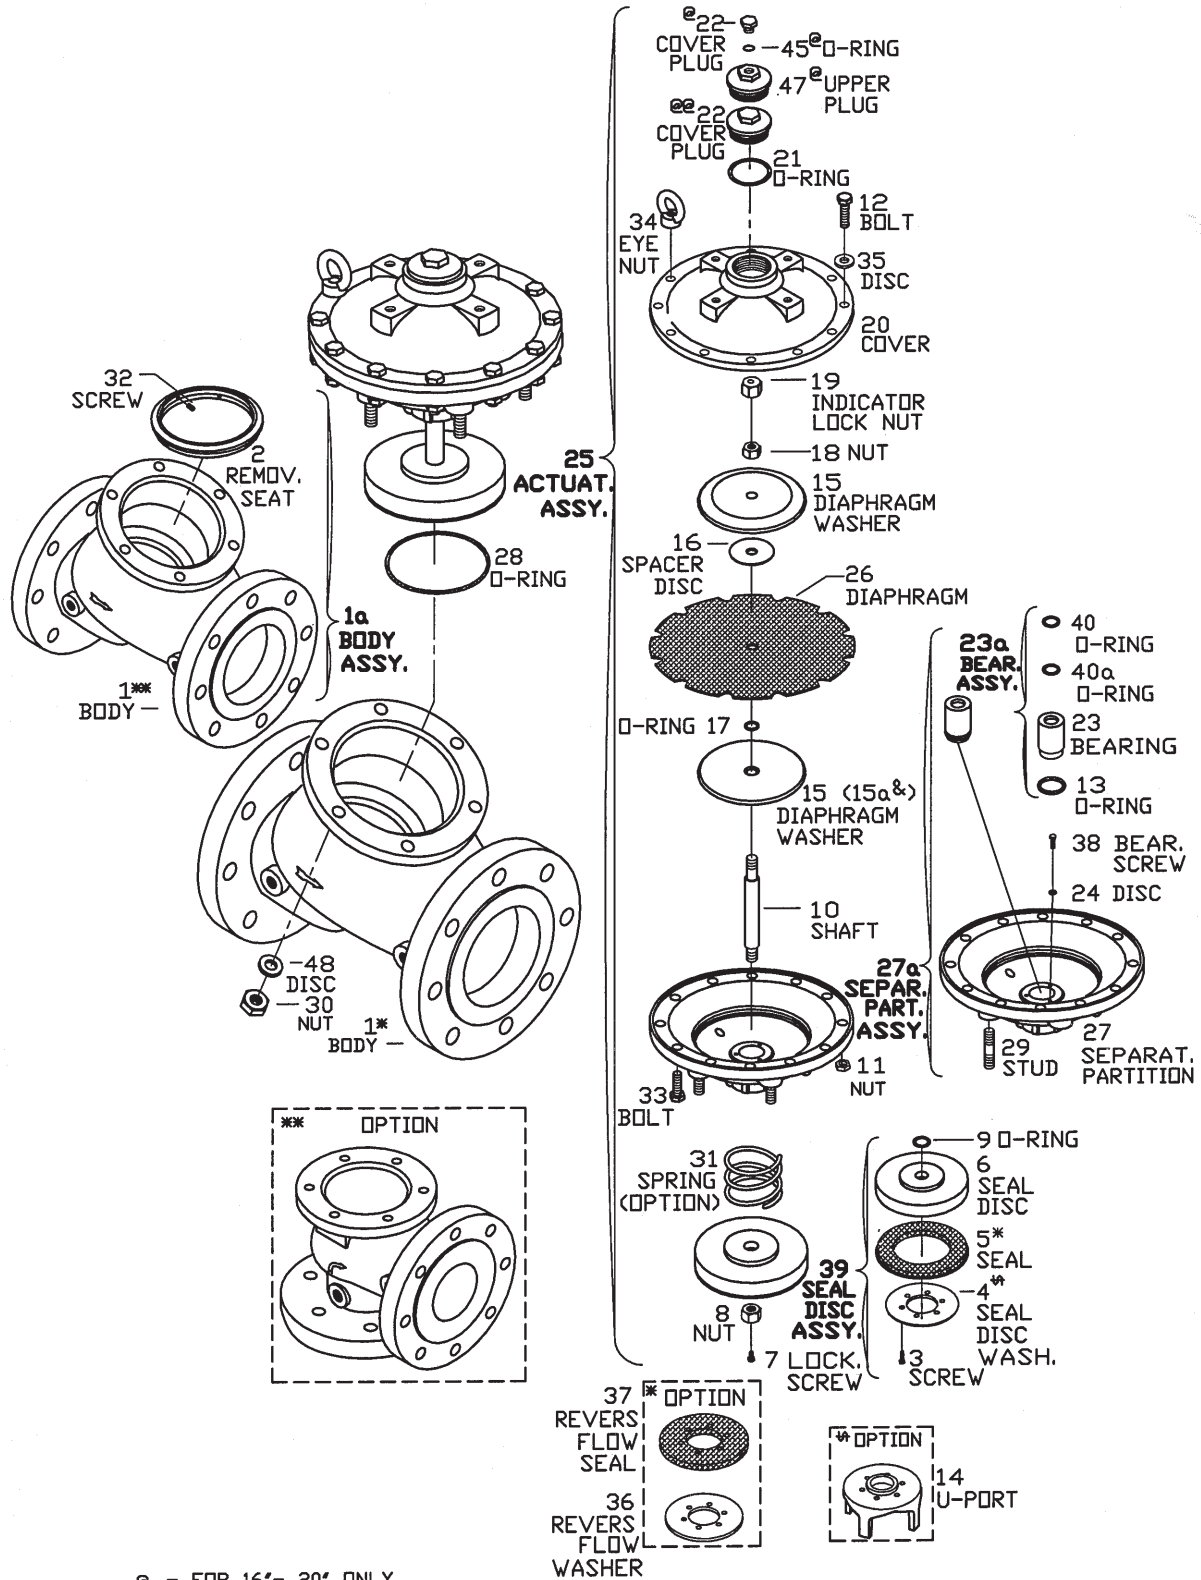

Diaphragm Actuated Basic Control Valves

Sizes: 4"-20"

⊕ - FOR 16"- 20" ONLY
⊕⊕ - FOR 4"- 14" ONLY
& - FOR HIGH PRESSURE ONLY