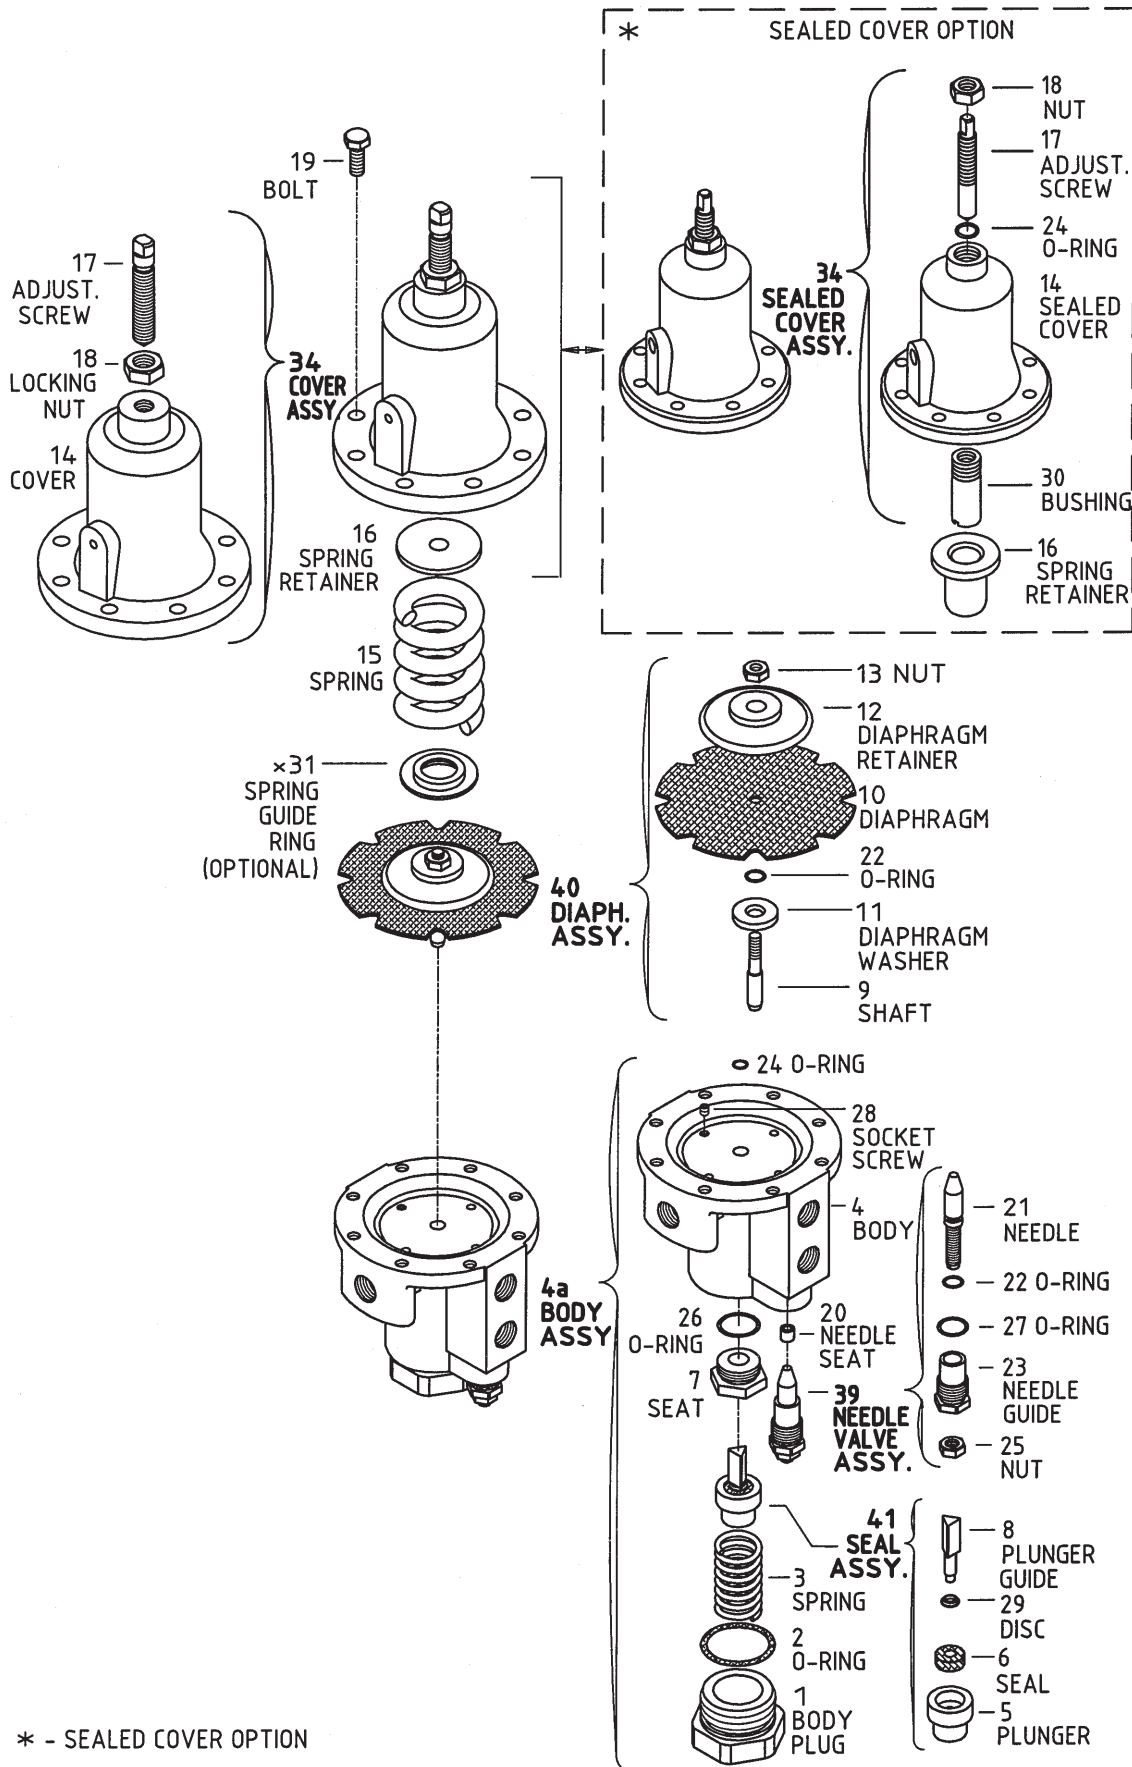

Diaphragm Actuated Basic Control Valves

Sizes: 4"-20"

⊕ - FOR 16"- 20" ONLY
 ⊕⊕ - FOR 4"- 14" ONLY
 & - FOR HIGH PRESSURE ONLY

#2 2-way Pressure Reducing Pilot Valve

* - SEALED COVER OPTION

#2PB 2-way Pressure Reducing Pilot Valve