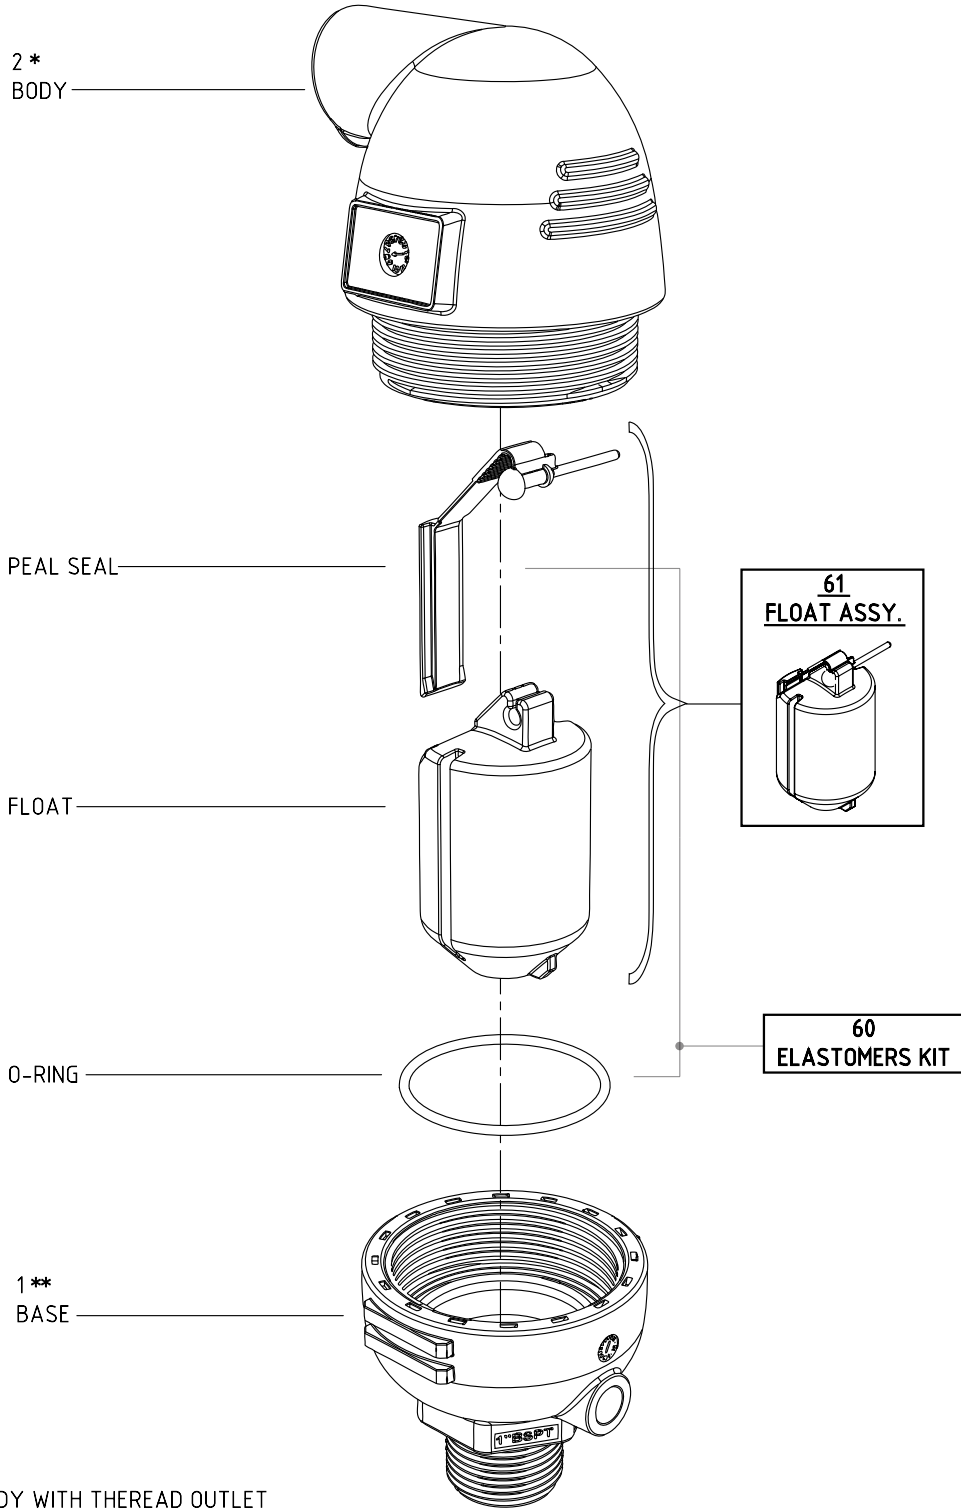

### AIO Automatic Air Release Valve

Sizes: 3/4-1"; DN20-25

\* -2a BODY WITH THEROAD OUTLET  
\*\* -1a BASE WITH 1/8" NPT PLUG