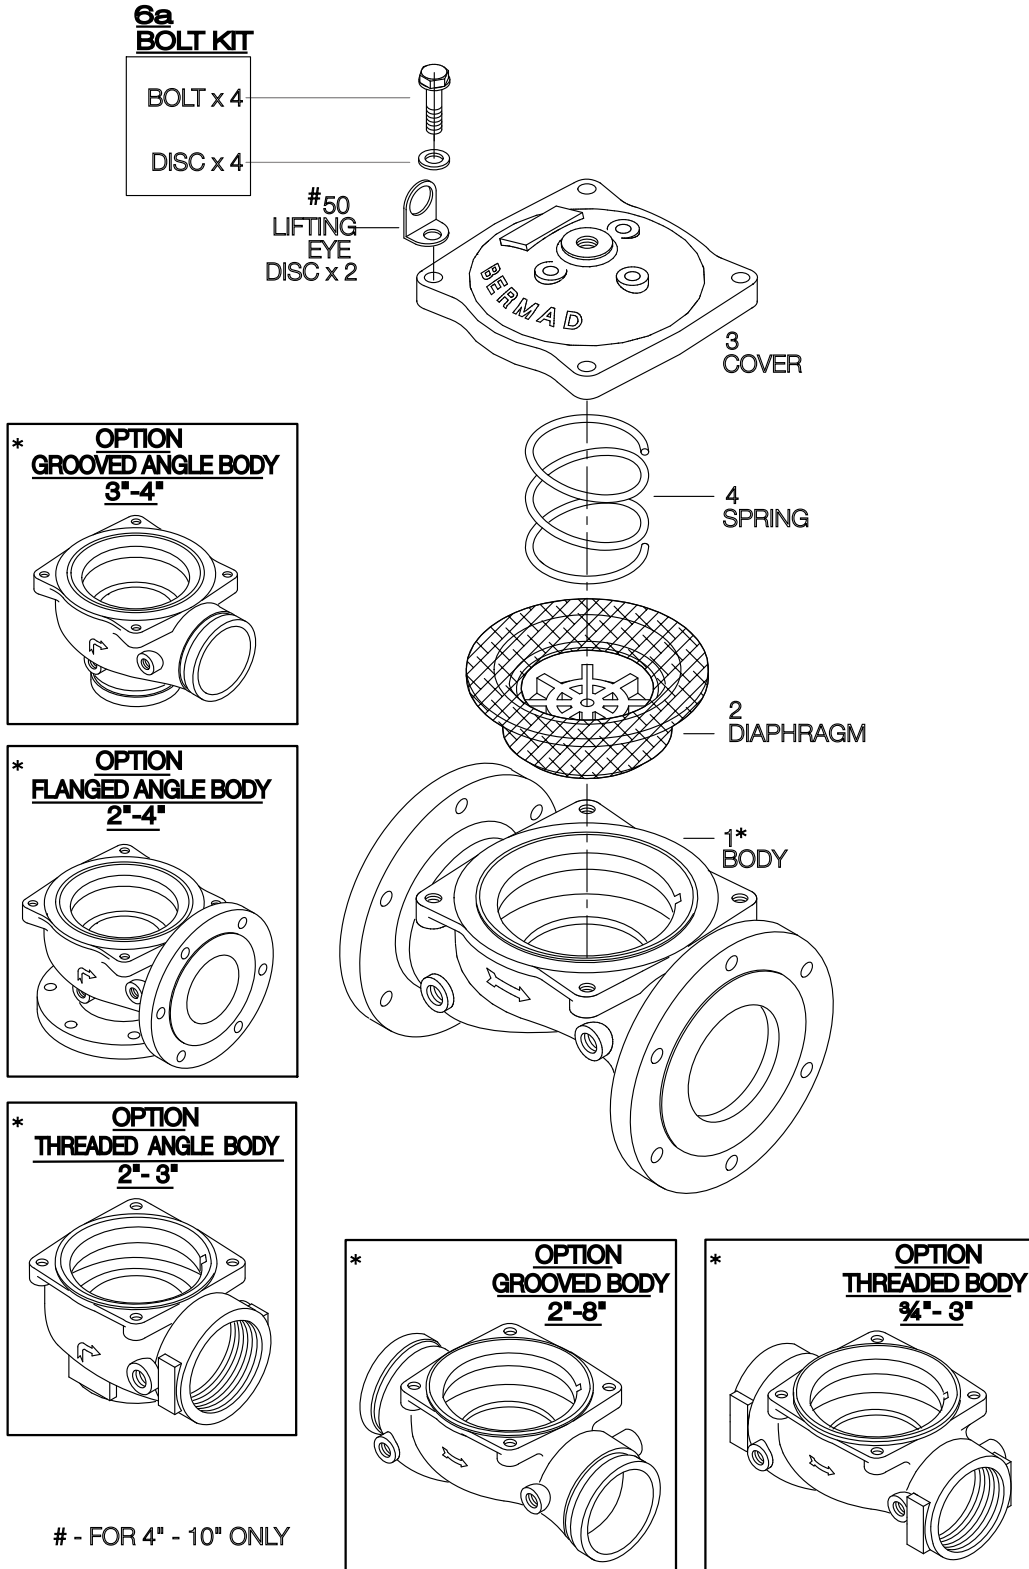

BERMAD IR Spare Parts

400 Series

Basic Control Valves For Irrigation (IR)

Sizes: 3/4"-10"; DN20-250

- FOR 4" - 10" ONLY

BERMAD IR Spare Parts

400 Series

Basic Control Valves For Gardening (LS)

Sizes: 3/4-2"; DN20-50

Basic Control Valves (IR & WW)

Sizes: 12-14"; DN300-350

BERMAD IR Spare Parts

400 Series

Accessories

51
FLOW
STEM
ASSY.
2" - 10"

94
LIMIT
SWITCH
ASSY. 2" - 14" (SINGLE)

52
INDICATOR
ASSY.
2" - 3"

94
LIMIT
SWITCH
ASSY. 2" - 14" (DOUBLE)

52
INDICATOR
ASSY.
4" - 14"