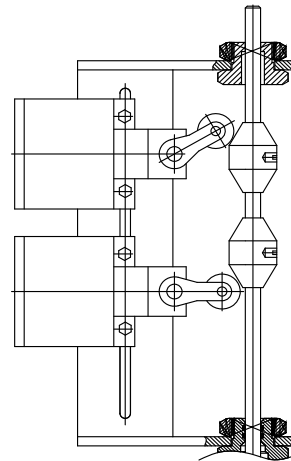

BERMAD IR Spare Parts

400 Series

Basic Control Valves For Irrigation (IR)

Sizes: 3/4"-10"; DN20-250

- FOR 4" - 10" ONLY

BERMAD IR Spare Parts

400 Series

Basic Control Valves For Gardening (LS)

Sizes: 3/4-2"; DN20-50

Basic Control Valves (IR & WW)

Sizes: 12-14"; DN300-350

BERMAD IR Spare Parts

400 Series

Accessories

51
FLOW
STEM
ASSY.
2" - 10"

94
LIMIT
SWITCH
ASSY. 2" - 14" (SINGLE)

52
INDICATOR
ASSY.
2" - 3"

94
LIMIT
SWITCH
ASSY. 2" - 14" (DOUBLE)

52
INDICATOR
ASSY.
4" - 14"