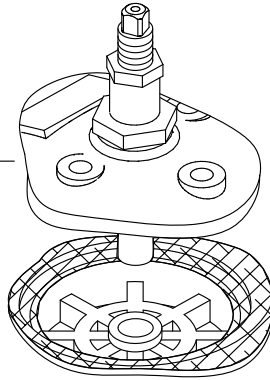

BERMAD IR Spare Parts

400 Series

Basic Control Valves For Irrigation (IR)

Sizes: 3/4"-10"; DN20-250

- FOR 4" - 10" ONLY

BERMAD IR Spare Parts

400 Series

Basic Control Valves For Gardening (LS)

Sizes: 3/4-2"; DN20-50

Basic Control Valves (IR & WW)

Sizes: 12-14"; DN300-350

BERMAD IR Spare Parts

400 Series

Accessories

51
FLOW
STEM
ASSY.
2" - 10"

94
LIMIT
SWITCH
ASSY. 2" - 14" (SINGLE)

52
INDICATOR
ASSY.
2" - 3"

94
LIMIT
SWITCH
ASSY. 2" - 14" (DOUBLE)

52
INDICATOR
ASSY.
4" - 14"