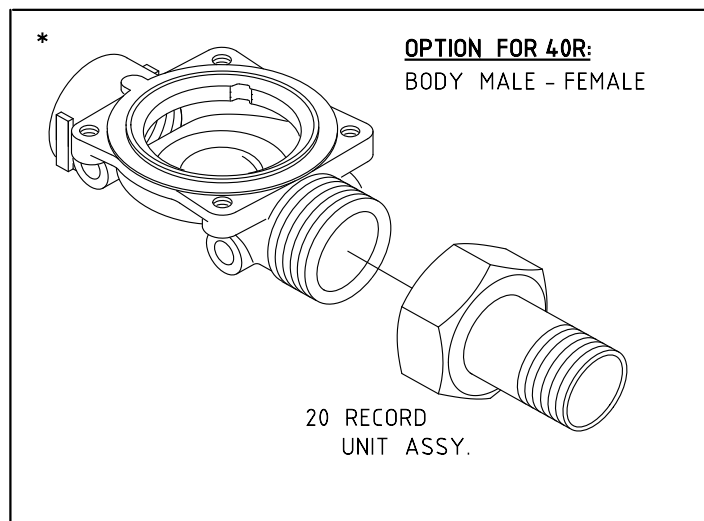

BERMAD IR Spare Parts

400 Series

Basic Control Valves For Irrigation (IR)

Sizes: 3/4"-10"; DN20-250

- FOR 4" - 10" ONLY

BERMAD IR Spare Parts

400 Series

Basic Control Valves For Gardening (LS)

Sizes: 3/4-2"; DN20-50

Basic Control Valves (IR & WW)

Sizes: 12-14"; DN300-350

BERMAD IR Spare Parts

400 Series

Accessories

51
FLOW
STEM
ASSY.
2" - 10"

94
LIMIT
SWITCH
ASSY. 2" - 14" (SINGLE)

52
INDICATOR
ASSY.
2" - 3"

94
LIMIT
SWITCH
ASSY. 2" - 14" (DOUBLE)

52
INDICATOR
ASSY.
4" - 14"