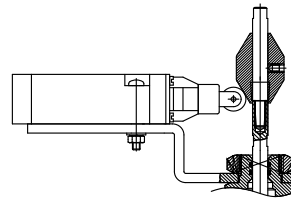

BERMAD IR Spare Parts

400 Series

Basic Control Valves For Irrigation (IR)

Sizes: 3/4"-10"; DN20-250

- FOR 4" - 10" ONLY

BERMAD IR Spare Parts

400 Series

Basic Control Valves For Gardening (LS)

Sizes: 3/4-2"; DN20-50

Basic Control Valves (IR & WW)

Sizes: 12-14"; DN300-350

BERMAD IR Spare Parts

400 Series

Accessories

51
FLOW
STEM
ASSY.
2" - 10"

94
LIMIT
SWITCH
ASSY. 2" - 14" (SINGLE)

52
INDICATOR
ASSY.
2" - 3"

94
LIMIT
SWITCH
ASSY. 2" - 14" (DOUBLE)

52
INDICATOR
ASSY.
4" - 14"