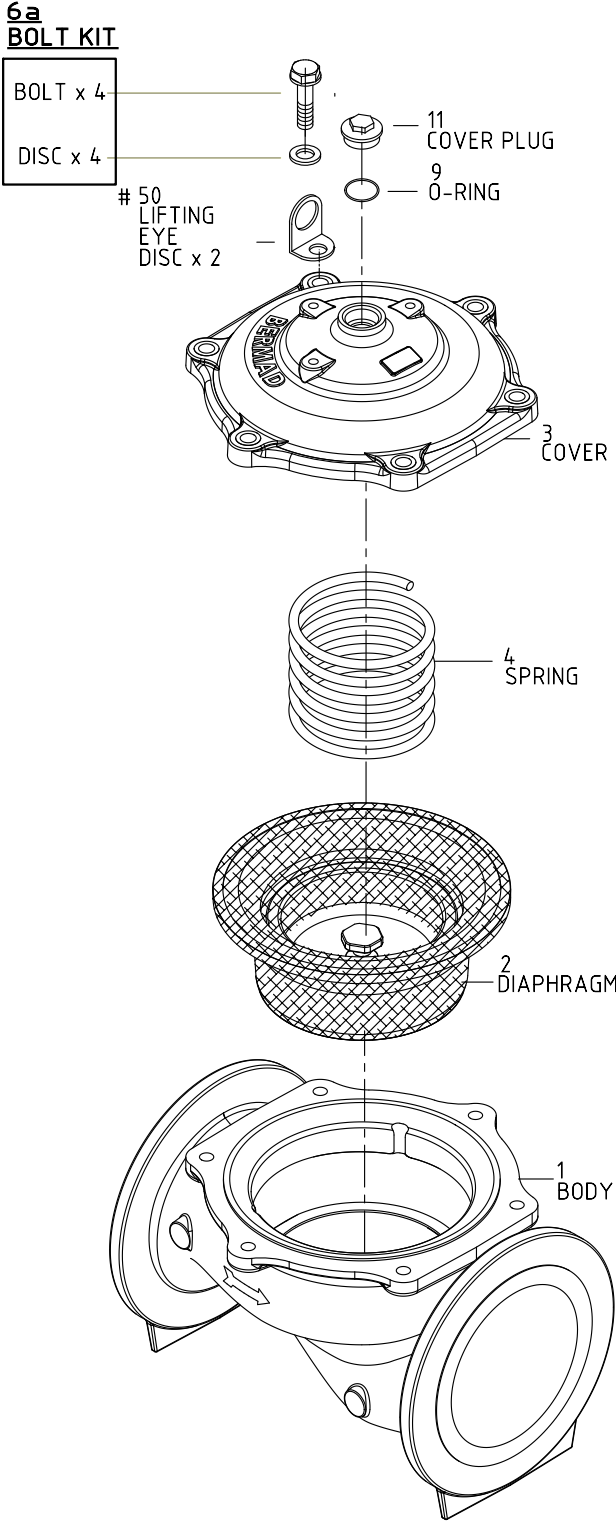

BERMAD IR Spare Parts

400 Series

Basic Control Valves For Irrigation (IR)

Sizes: 3/4"-10"; DN20-250

- FOR 4" - 10" ONLY

BERMAD IR Spare Parts

400 Series

Basic Control Valves For Gardening (LS)

Sizes: 3/4-2"; DN20-50

Basic Control Valves (IR & WW)

Sizes: 12-14"; DN300-350

BERMAD IR Spare Parts

400 Series

Accessories

51
FLOW
STEM
ASSY.
2" - 10"

94
LIMIT
SWITCH
ASSY. 2" - 14" (SINGLE)

52
INDICATOR
ASSY.
2" - 3"

94
LIMIT
SWITCH
ASSY. 2" - 14" (DOUBLE)

52
INDICATOR
ASSY.
4" - 14"