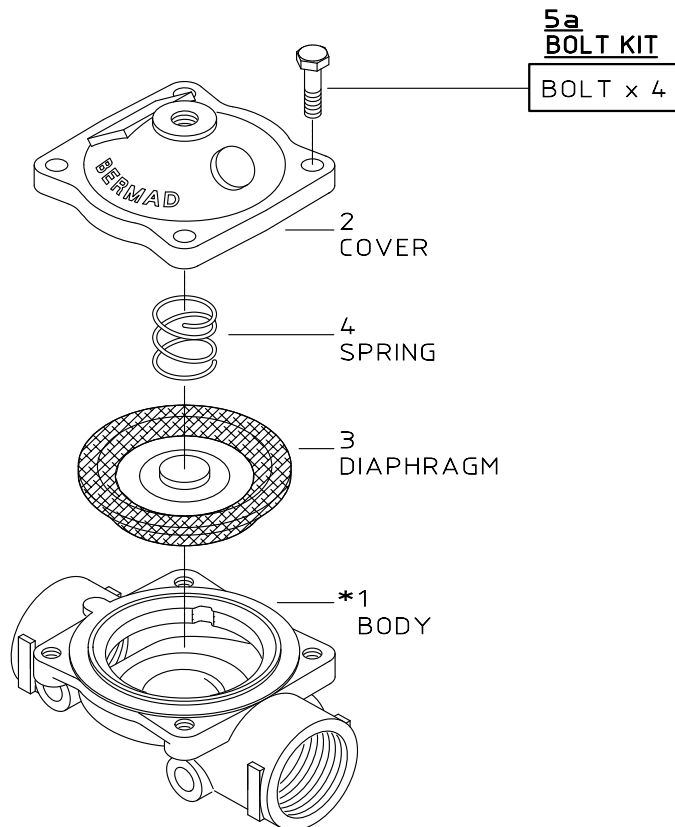

BERMAD IR Spare Parts

400 Series

Basic Control Valves For Irrigation (IR)

Sizes: 3/4"-10"; DN20-250

- FOR 4" - 10" ONLY

BERMAD IR Spare Parts

400 Series

Basic Control Valves For Gardening (LS)

Sizes: 3/4-2"; DN20-50

Basic Control Valves (IR & WW)

Sizes: 12-14"; DN300-350

BERMAD IR Spare Parts

400 Series

Accessories

51
FLOW
STEM
ASSY.
2" - 10"

94
LIMIT
SWITCH
ASSY. 2" - 14" (SINGLE)

52
INDICATOR
ASSY.
2" - 3"

94
LIMIT
SWITCH
ASSY. 2" - 14" (DOUBLE)

52
INDICATOR
ASSY.
4" - 14"