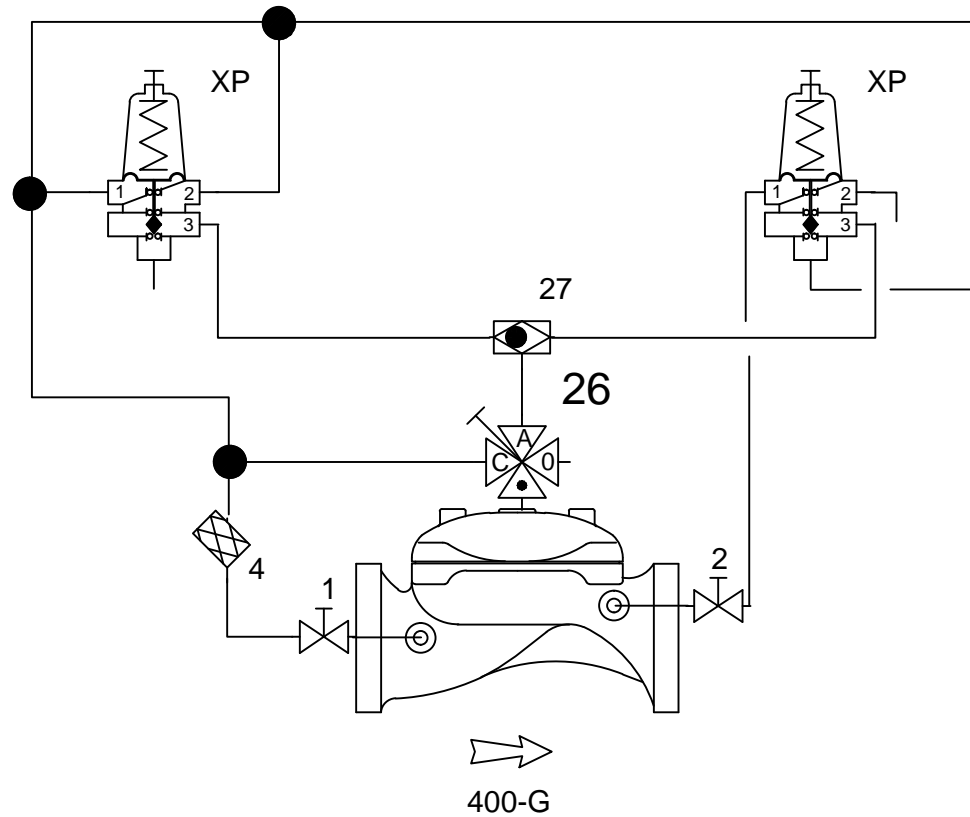

Components	
#1 & 2	1/4" ball valves
#4	Inlet brass strainer
#27	Brass shuttle valve
#XP	Brass PCX three way pilot
#26	Brass SAGIV
400-G	50-100mm 400 series
Fittings	Brass
Tubing	HP nylon

Suitable for 50 , 80 & 100mm valve sizes

<p>Not to Scale</p> 	<p><b>Bermad Water Technologies</b>          7 Inglewood Drive , Thomastown , Vic 3074          Ph (03) 9464 5949 Fax (03) 9464 2382</p>	<p>Drawn by :          Date :</p>
<p>Email Address          colin@bermad.com.au</p>	<p>Project : <b>Bermad sustaining and reducing valve with three way brass pilots 423 BXW</b></p>	<p>Drawing Number :</p>
<p>Revision Number / Date</p>		